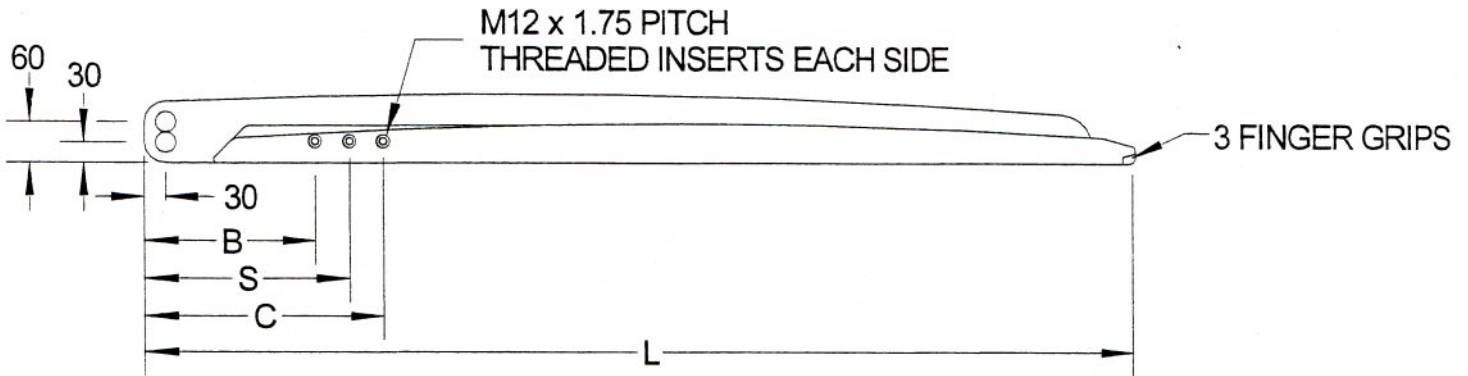

TRIMCAST Pty.
Ltd.
ROTO MOULDERS

62 JERSEY RD, BAYSWATER, VIC., 3153
Ph. (03) 9720 4476 Fax. (03) 9720 6329
Email Address: trimcast@trimcast.com.au

WASTE LID DETAILS & DIMENSIONS

VIEW SHOWING
HONEYCOMB CONSTRUCTION

DIMENSIONS		
BIN VOLUME (m ³)	1.5	3
L (mm)	1040 +8, -0	1490 +12, -0
B (mm)	220	250
S (mm)	N/A	300
C (mm)	320	350